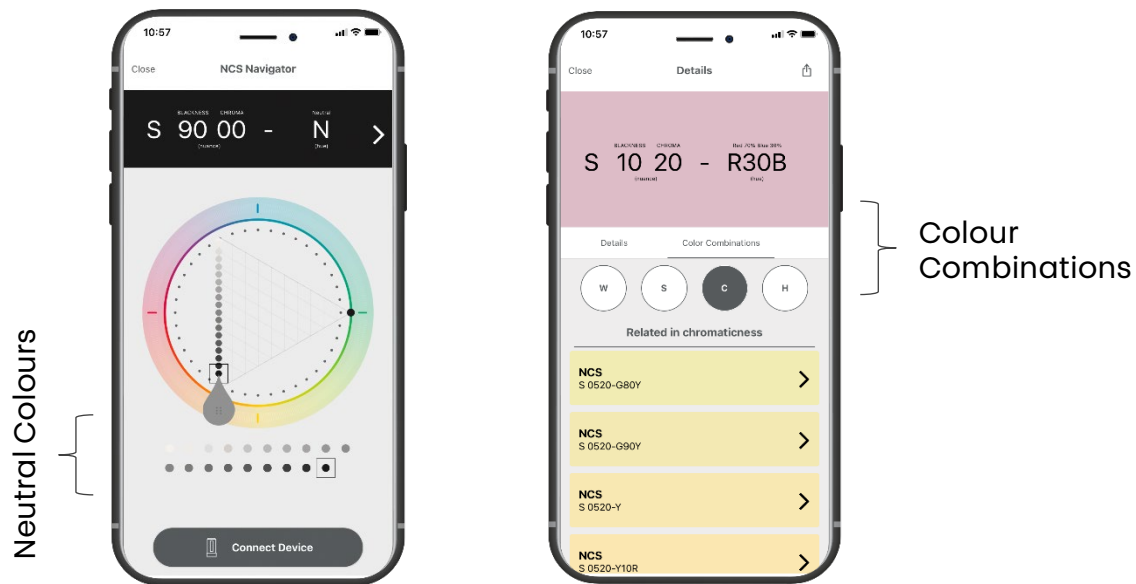

# Colourpin app updates

## LATEST UPDATE

10.0.14 - MARCH 12, 2021

This release includes:

- Auto generated colour combinations to create colour harmonies
- Updates NCS Navigator with neutral colours
- Other news and updates:
  - Share palettes app-to-app
  - Updated translations
  - Minor updates to the user interface

## EARLIER VERSIONS

9.1.26 - SEPT 25, 2020

This release includes:

- New mode for graphic design and industrial use displaying colour data for the EXACT SCAN, including:
  - CIELAB D65/10
  - CIELAB D50/2

- sRGB
- HEX
- CMYK
- Etc.
- New NCS Interior Trend 2021+ collection
- Removed cooldown time between scans
- Support for iOS 14
- Fixed bug when sharing Saved Colours
- Minor bugfixes and improvements